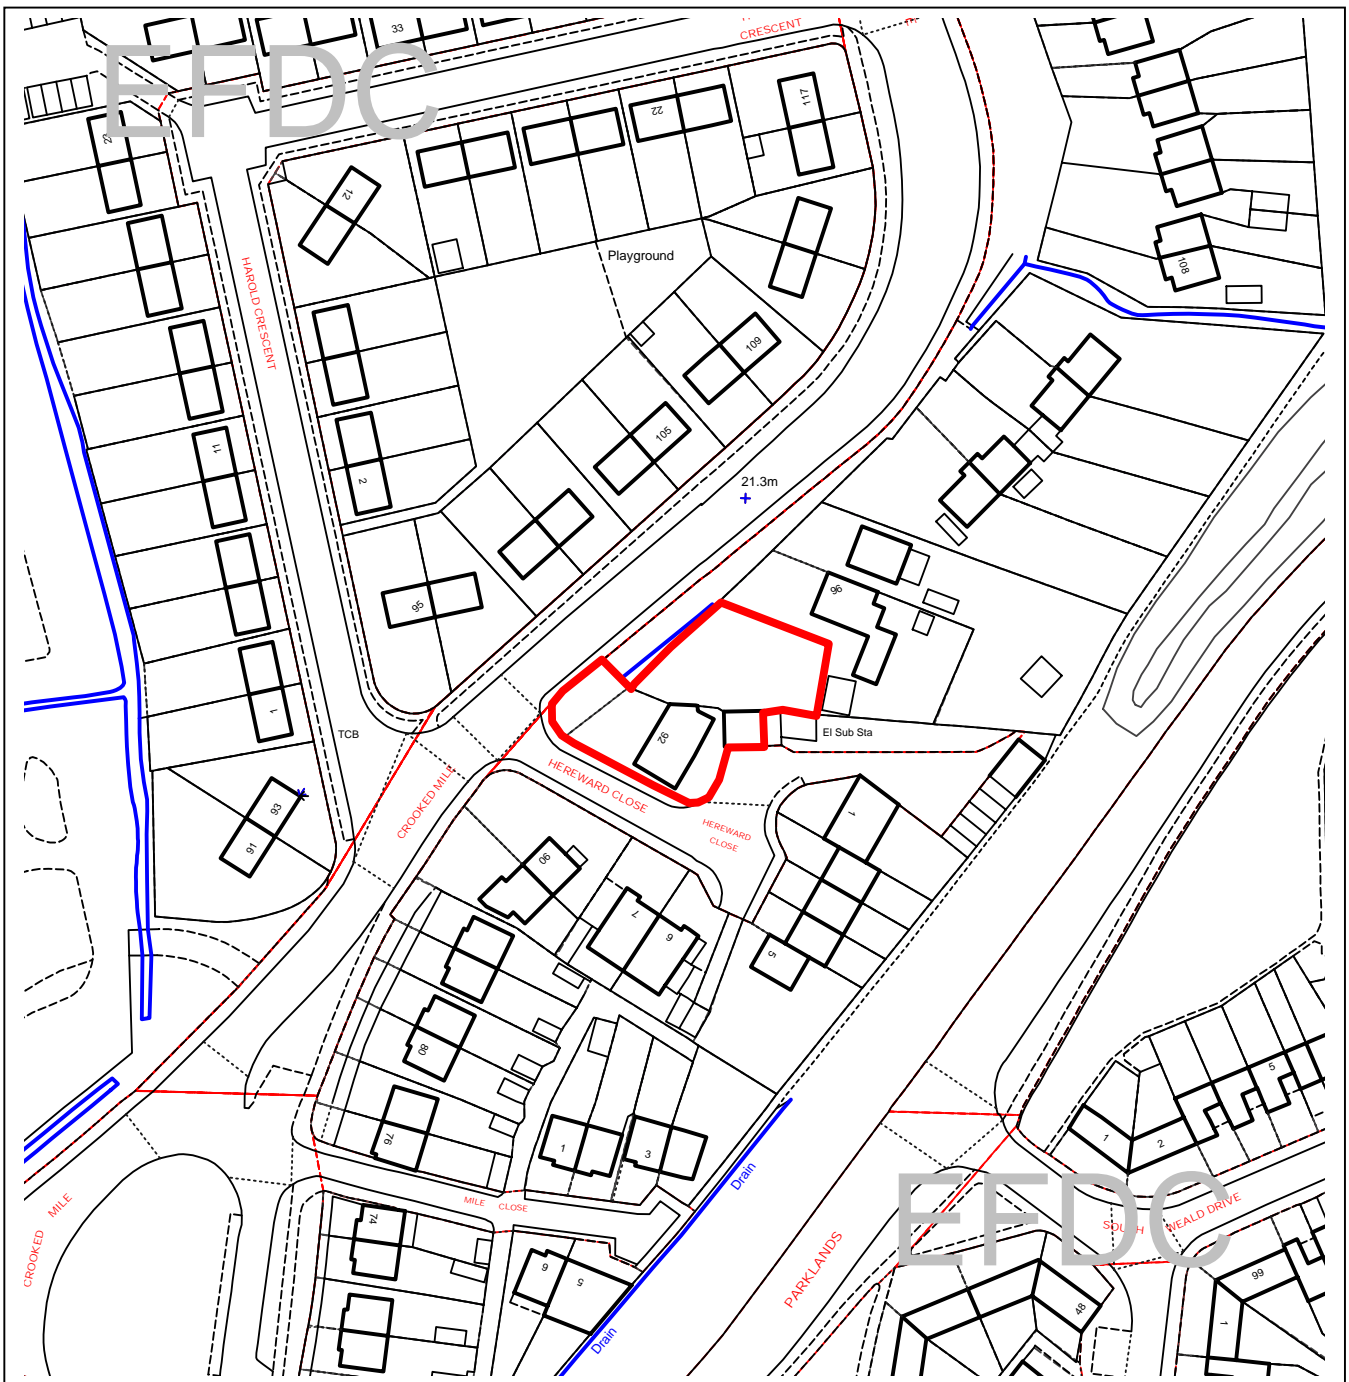

## District Development Control Committee

The material contained in this plot has been reproduced from an Ordnance Survey map with the permission of the Controller of Her Majesty's Stationery. (c) Crown Copyright. Unauthorised reproduction infringes Crown Copyright and may lead to prosecution or civil proceedings.

EFDC licence No.100018534

<b>Agenda Item Number:</b>	<b>11</b>
Application Number:	EPF/2358/07
Site Name:	92 Crooked Mile, Waltham Abbey EN9 1QN
Scale of Plot:	1/1250